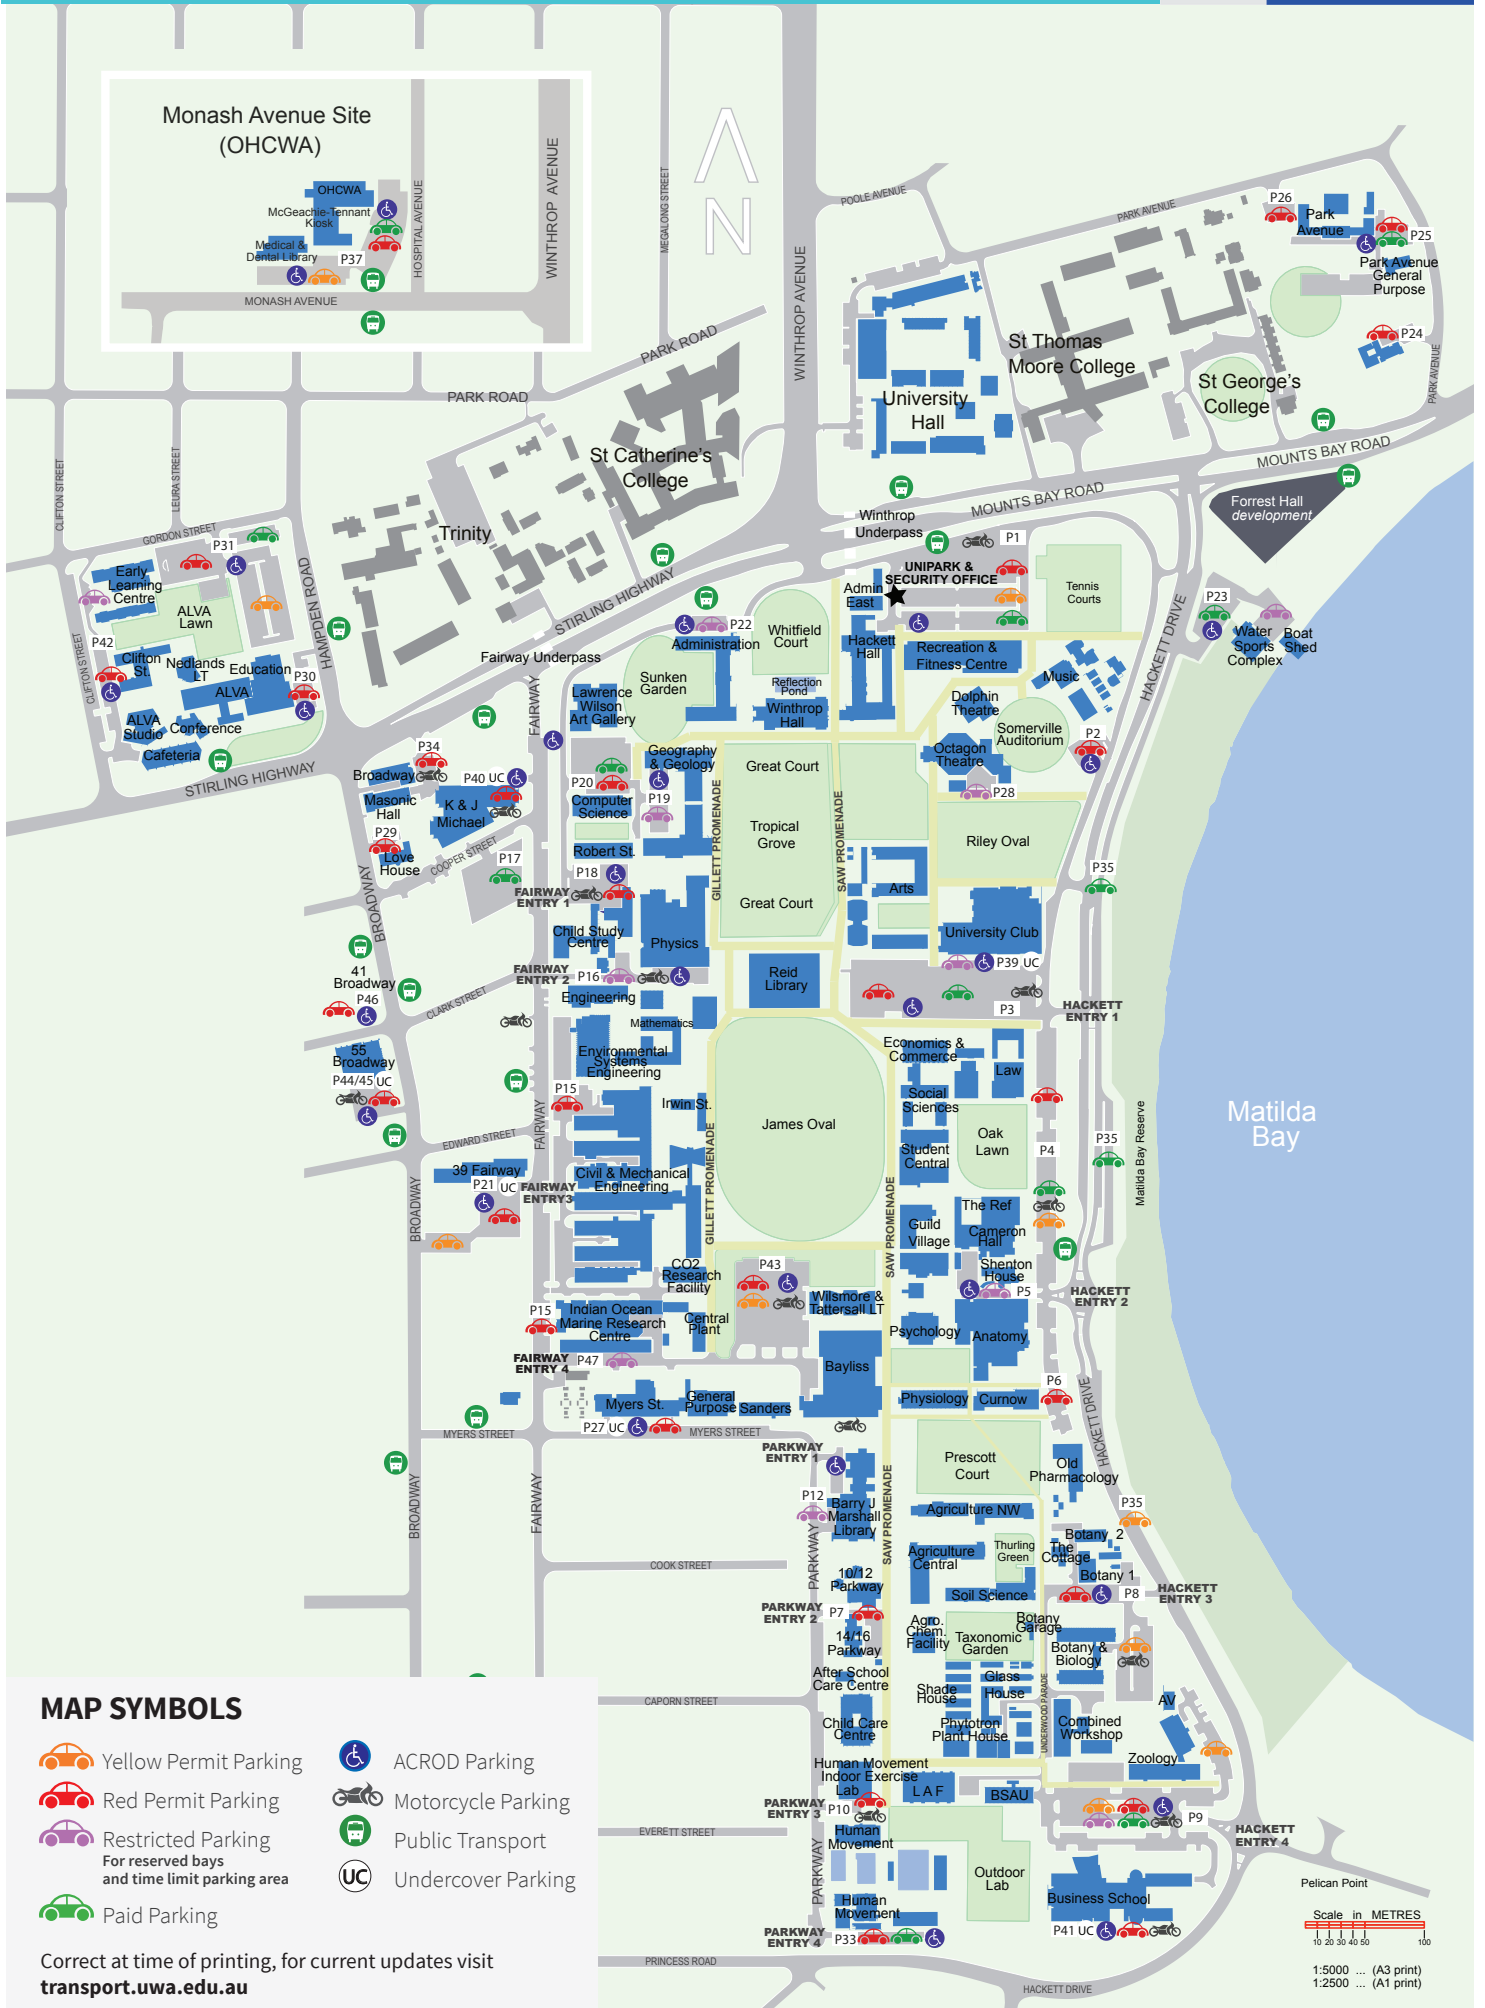

Parking map

THE UNIVERSITY OF
**WESTERN
AUSTRALIA**

MAP SYMBOLS

- Yellow Permit Parking
- Red Permit Parking
- Restricted Parking
For reserved bays
and time limit parking area
- Paid Parking
- ACROD Parking
- Motorcycle Parking
- Public Transport
- Undercover Parking

Correct at time of printing, for current updates visit
transport.uwa.edu.au

Scale in METRES
0 10 20 30 40 50 100
1:5000 ... (A3 print)
1:2500 ... (A1 print)